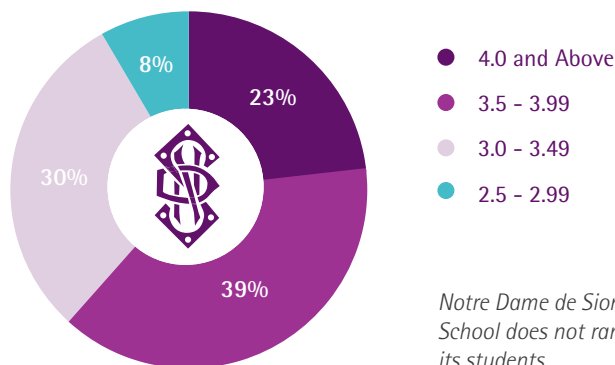

GPA Distribution (Class of 2016)