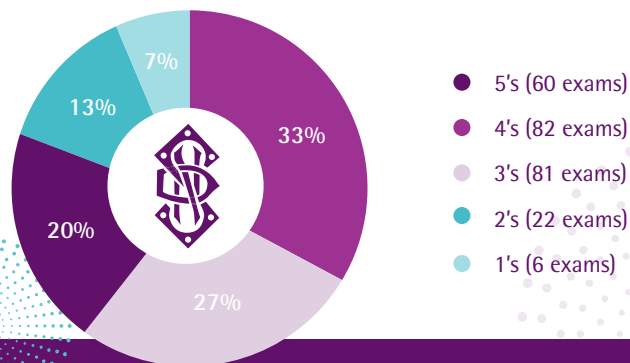

AP Score Data (2016)

251 Exams Taken